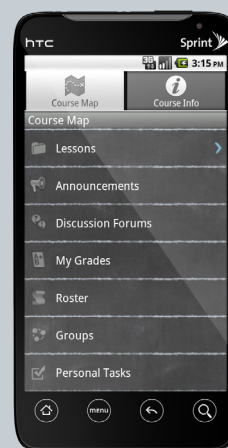

What does this mean for you?

- Using the same ANGEL platform you already use to manage your courses, you can quickly and easily disseminate information to your students via their primary means of communication. Updates that you make to courses loaded onto the ANGEL platform, whether via your computer or your mobile device, will seamlessly sync with the content in the Blackboard Mobile Learn for ANGEL application.
- You can now meet the needs and expectations of millennial and non-traditional students, who want to be able to do EVERYTHING on their mobile devices.

What does this mean for your students?

- Virtually anytime/anywhere access to course content promotes increased interaction with the material, in a format that is easy and natural for students to use.
- Students perform better the more they participate in their learning. Now you can provide them with more ways to engage with your courses, and promote their success.

Thanks to Sprint's partnership with Blackboard and commitment to higher education, the Blackboard Mobile Learn for ANGEL application is available on the following networks and devices:

- Android™ devices
- BlackBerry® smartphone devices
- HP webOS devices
- iPhone®, iPod touch®, and iPad™ on a Wi-Fi connection

Questions? Contact your institution's Help Desk for further assistance or visit blackboardmobile.com for more information.

Follow @Bb_Mobile on Twitter

BLACKBOARD MOBILE LEARN FEATURES

- Announcements
- Discussions
- Media
- Roster
- Grades
- Personal Tasks
- Lessons

DOWNLOAD INSTRUCTIONS

1. 1 Visit the:
   - App Store on your iPhone®, iPad™, or iPod touch®
   - Android Marketplace™ on your Android device
   - BlackBerry App World® on your BlackBerry® smartphone device
2. 2 Search for "Blackboard Mobile Learn".
3. 3 Install the app.
4. 4 Search for your school
5. 5 Login to Mobile Learn with your personal credentials.

Available on select devices. Copyright ©2011 Blackboard Inc. All rights reserved. Blackboard, the Blackboard logo, Blackboard Learn, and Blackboard Mobile are trademarks or registered trademarks of Blackboard Inc. or its subsidiaries in the United States and/or other countries. Sprint and the logo are trademarks of Sprint. All other trademarks and trade names are the property of their respective owners and are used with permission. All rights reserved. MAY2011NAHENCANG

blackboardmobile.com • 650 Massachusetts Avenue, NW 6th Floor Washington, DC 20001 • 1.800.424.9299, ext. 4

Blackboard