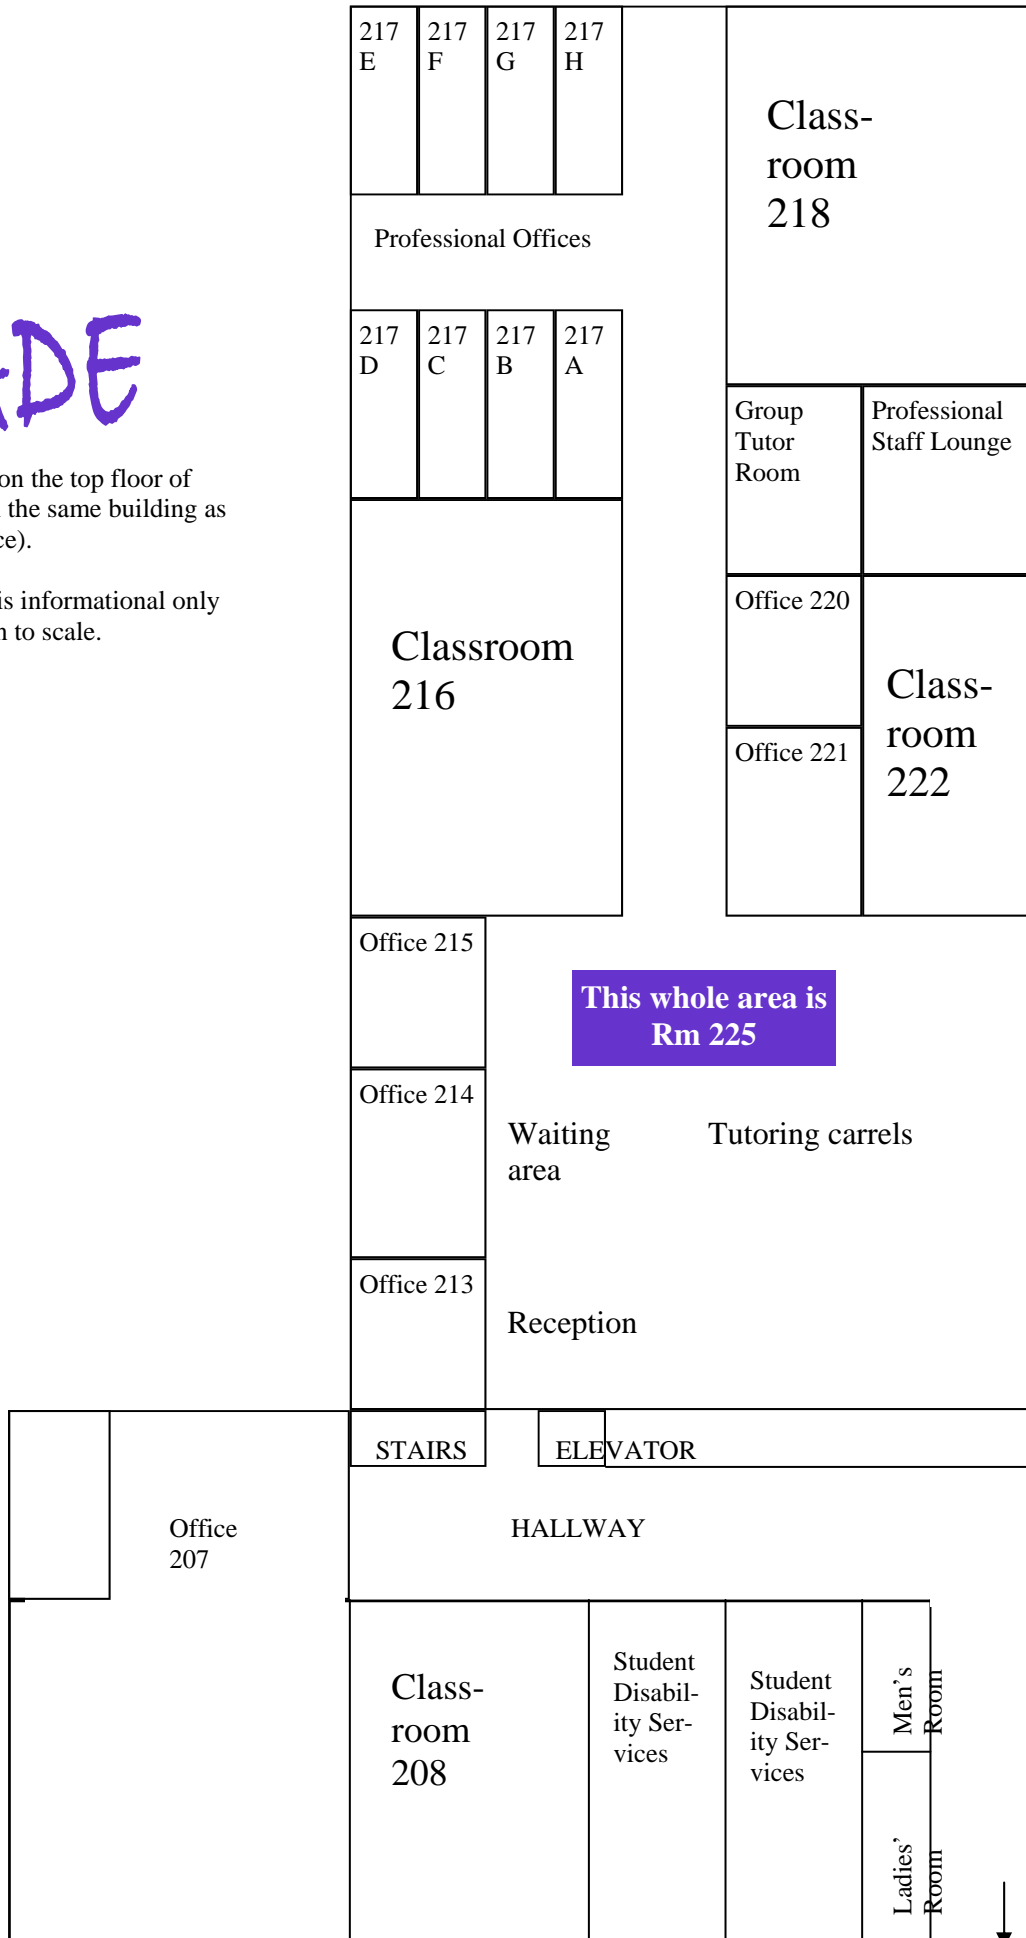

CADE

We are located on the top floor of Alumni Hall (in the same building as University Police).

This floor plan is informational only and is not drawn to scale.

STAIRS